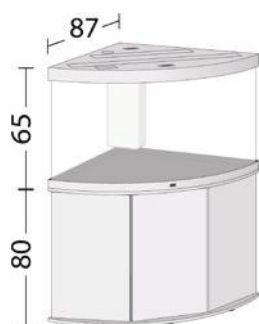

IT JUWEL Trigon 350 LED

350 L

○ JWTRIGON350BLE

● JWTRIGON350LWLED

● JWTRIGON350NLED

1230x870x650 mm

IT JUWEL Supporto SBX Trigon 350

○ JW350SBXB

● JW350SBXLW

● JW350SBXN

1230x870x800 mm