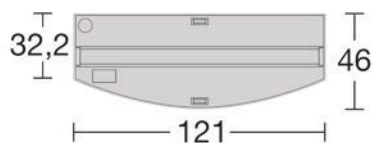

IT JUWEL Vision 260 LED

260 L

○ JWVISION260BLEDD

● JWVISION260LWLED

● JWVISION260NLED

1210x460x640 mm
x I

IT JUWEL Supporto SBX Vision 260

○ JW260SBXB