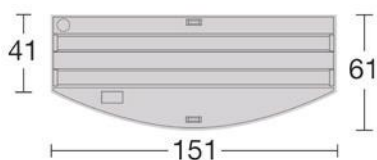

450 L

JWVISION450BLE	JWVISION450LWLED	JWVISION450NLED	1510x610x640 mm
			1

IT JUWEL Supporto SBX Vision 450

JW355SBXB	JW355SBXLW	JW355SBXN	1510x610x800 mm
			1

IT Dotazione: 2 tubi MultiLux LED 150 da 1200 mm, 1 sistema di filtraggio Bioflow XL, 1 pompa Eccoflow 1000, 1 riscaldatore AquaHeat 300 W